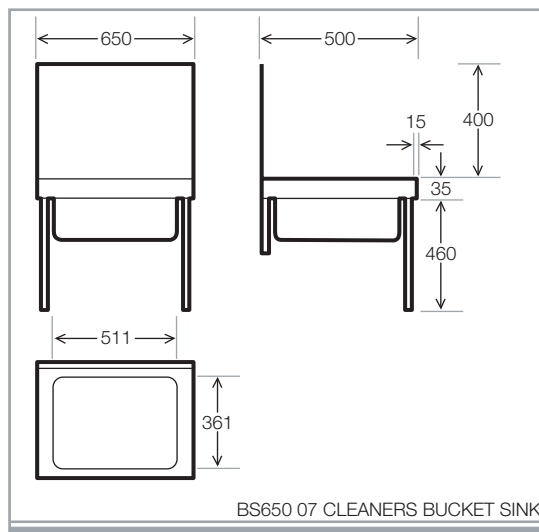

CLEANERS BUCKET SINK

**SIZE 650 X 500 COMPLETE WITH FRONT SUPPORT LEGS
AND HINGED GRATING**

- DIMENSIONS ARE IN MILLIMETERS

Simply Washrooms

Unit 1, Greengate
Middleton Junction
Manchester
M24 1RU

T: 0161 643 8484