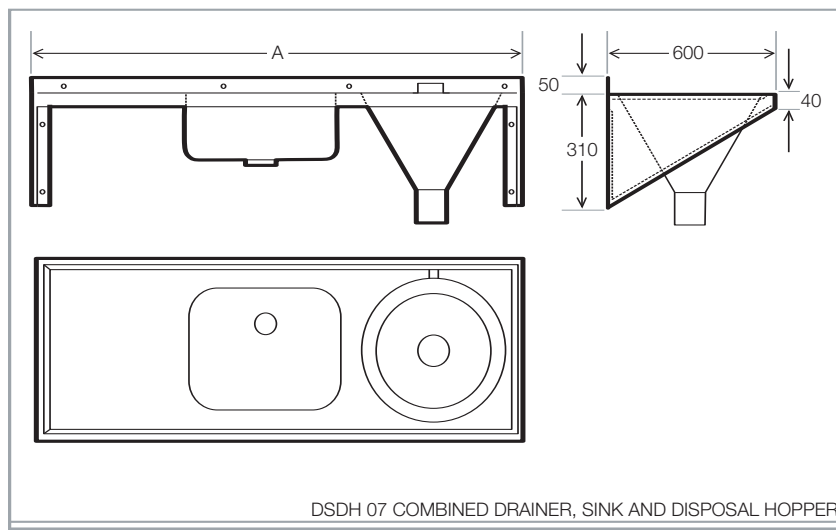

COMBINED DRAINER, SINK & DISPOSAL HOPPER

SIZE 1600 X 600 COMPLETE WITH FRONT SUPPORT LEGS

- DIMENSIONS ARE IN MILLIMETERS

Simply Washrooms

Unit 1, Greengate
Middleton Junction
Manchester
M24 1RU

T: 0161 643 8484