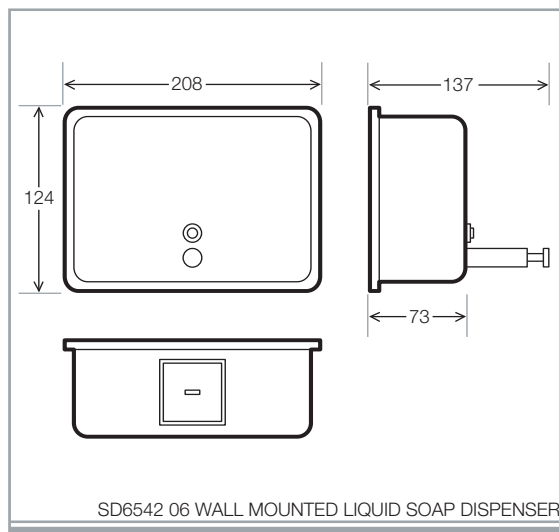

WALL MOUNTED LIQUID SOAP DISPENSER

SIZE 208 WIDE X 73 DEEP X 124 HIGH

- DIMENSIONS ARE IN MILLIMETERS

Simply Washrooms

Unit 1, Greengate
Middleton Junction
Manchester
M24 1RU

T: 0161 643 8484

F: 0161 643 8488