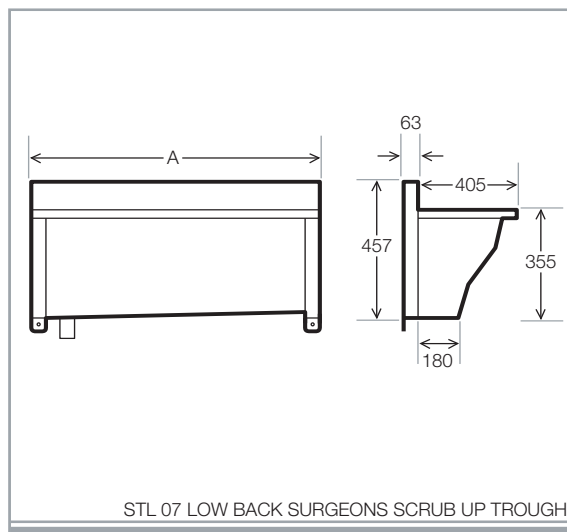

**HIGH OR LOW BACK SURGEONS SCRUB UP TROUGH**

**HIGH BACK SIZES** 465 DEEP X 737 HIGH **LOW BACK**

**SIZES** 465 DEEP X 457 HIGH **ANY LENGTH** AVAILABLE TO ORDER

- TAPS NOT INCLUDED UNLESS OTHERWISE STATED
- DIMENSIONS ARE IN MILLIMETERS