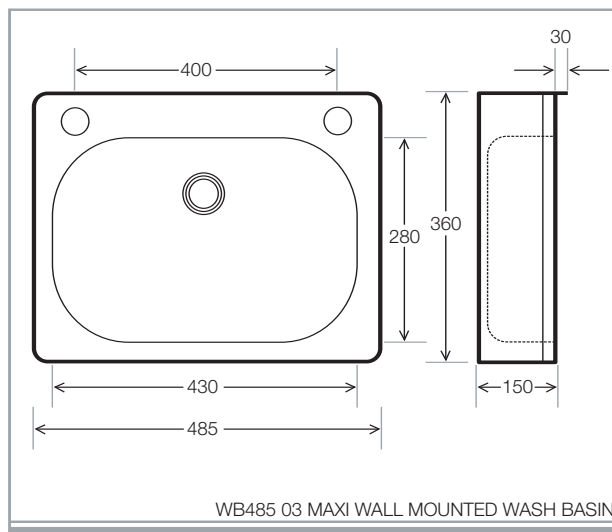

MAXI WALL MOUNTED WASH BASIN

SIZE 485 X 365

- Complete with waste fitting

- TAPS NOT INCLUDED UNLESS OTHERWISE STATED
- DIMENSIONS ARE IN MILLIMETERS

Simply Washrooms

Unit 1, Greengate
Middleton Junction
Manchester
M24 1RU