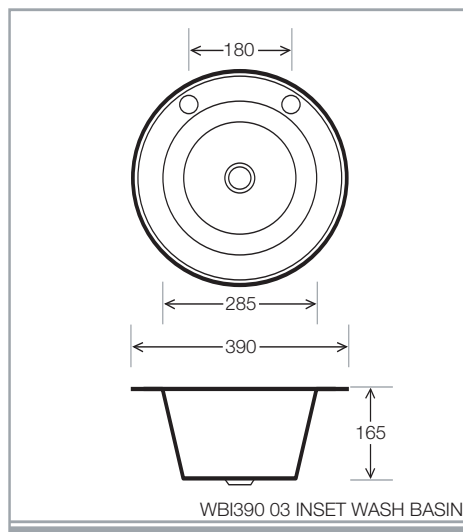

INSET WASH BASIN

SIZE O/A 390 O/D WITH TAP HOLES

- Complete with waste fitting

- TAPS NOT INCLUDED UNLESS OTHERWISE STATED
- DIMENSIONS ARE IN MILLIMETERS

Simply Washrooms

Unit 1, Greengate
Middleton Junction
Manchester
M24 1RU