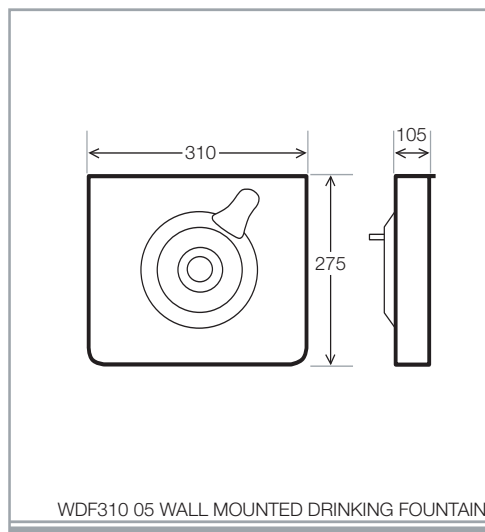

WALL MOUNTED DRINKING FOUNTAIN

SIZE 310 X 275

- Complete with waste fitting and push button water bubbler

- TAPS NOT INCLUDED UNLESS OTHERWISE STATED
- DIMENSIONS ARE IN MILLIMETERS

Simply Washrooms

Unit 1, Greengate
Middleton Junction
Manchester
M24 1RU