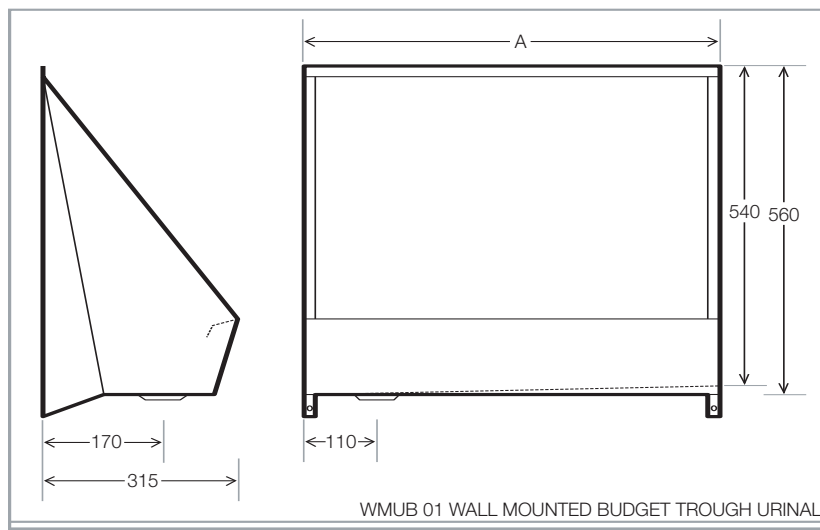

WALL MOUNTED BUDGET TROUGH URINAL

STANDARD SIZES AVAILABLE 900, 1200, 1500, 1800,
2100, 2400, 3000

- DIMENSIONS ARE IN MILLIMETERS
- NON STANDARD SIZES AVAILABLE ON REQUEST
- ALL URINALS COME COMPLETE WITH PLASTIC CISTERN
STAINLESS STEEL DOWN PIPE, SPARGE PIPE, CLIPS AND
WASTE FITTING