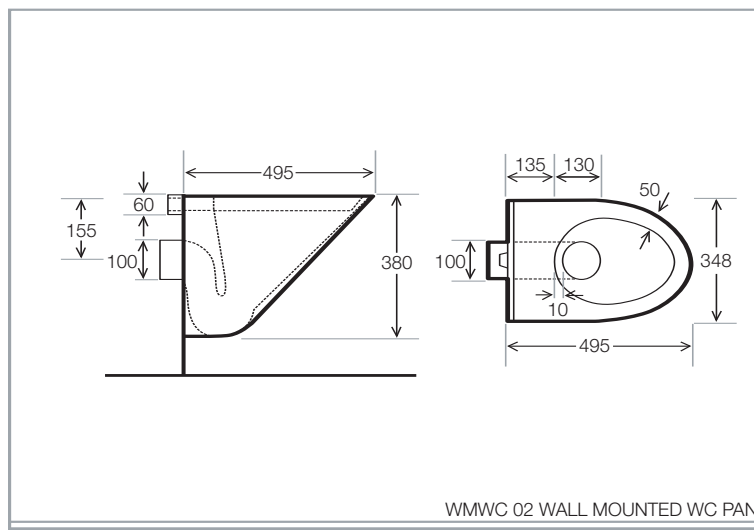

WALL MOUNTED WC PAN

**SUPPLIED WITH 'P' TRAP OUTLET AVAILABLE IN BRIGHT
POLISHED FINISH**

- DIMENSIONS ARE IN MILLIMETERS

Simply Washrooms

Unit 1, Greengate
Middleton Junction
Manchester
M24 1RU

T: 0161 643 8484