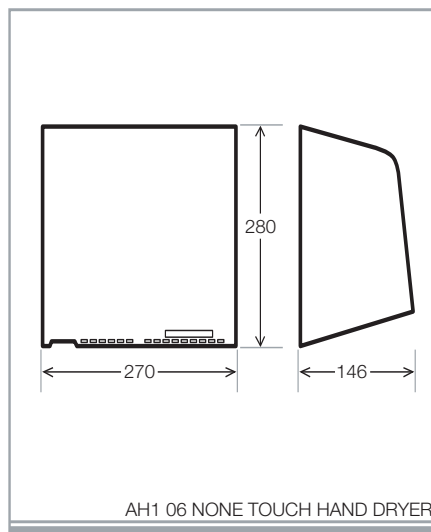

NONE TOUCH HAND DRYER

SIZES 280 HIGH X 270 WIDE X 148 DEEP

RATING 2KW AT 240V

- DIMENSIONS ARE IN MILLIMETERS

Simply Washrooms

Unit 1, Greengate
Middleton Junction
Manchester
M24 1RU

T: 0161 643 8484

F: 0161 643 8488