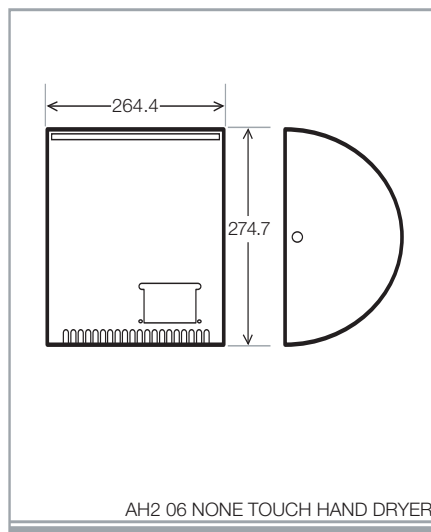

NONE TOUCH HAND DRYER

SIZES 264 HIGH X 275 WIDE X 177 DEEP

RATING 2.6KW AT 240V

- DIMENSIONS ARE IN MILLIMETERS

Simply Washrooms

Unit 1, Greengate
Middleton Junction
Manchester
M24 1RU

T: 0161 643 8484

F: 0161 643 8488