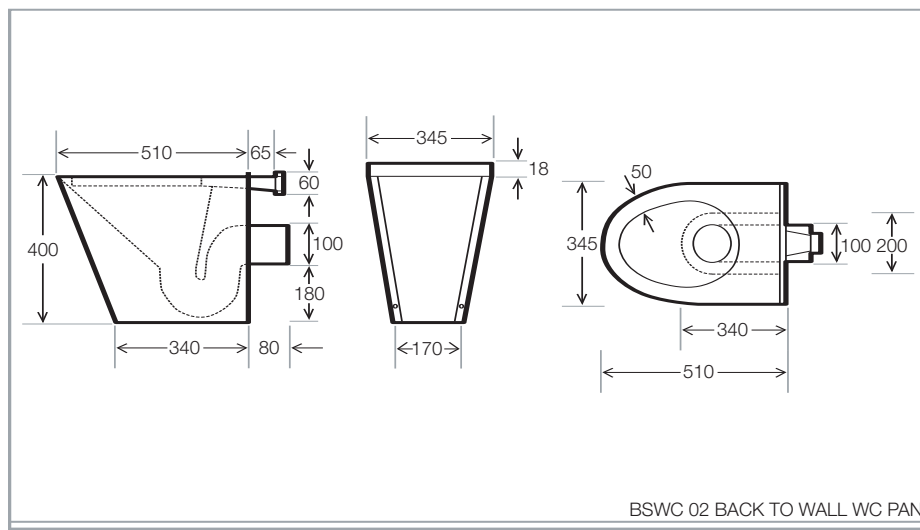

BACK TO WALL WC PAN

SUPPLIED WITH P TRAP OUTLET. REAR SECTION
 AVAILABLE TO BE USED AS AN 'S' TRAP WITHIN THE TOILET
 AREA **AVAILABLE** IN SATIN FINISH

- DIMENSIONS ARE IN MILLIMETERS

Simply Washrooms

Unit 1, Greengate
 Middleton Junction
 Manchester
 M24 1RU