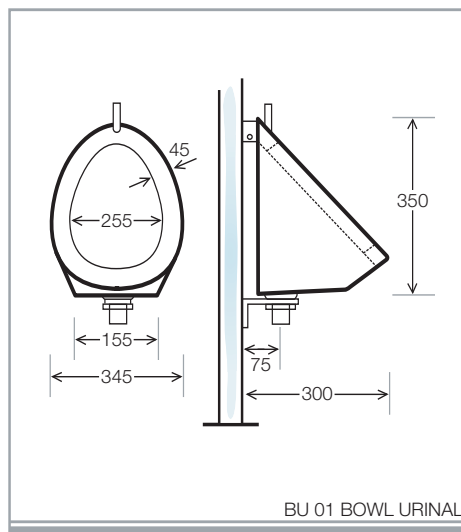

BOWL URINAL

SIZE 340 WIDE X 350 HIGH X 350 DEEP

- Available as a single bowl or in ranges

- DIMENSIONS ARE IN MILLIMETERS
- ALL URINALS COME COMPLETE WITH PLASTIC CISTERN
STAINLESS STEEL DOWN PIPE, SPARGE PIPE, CLIPS AND
WASTE FITTING