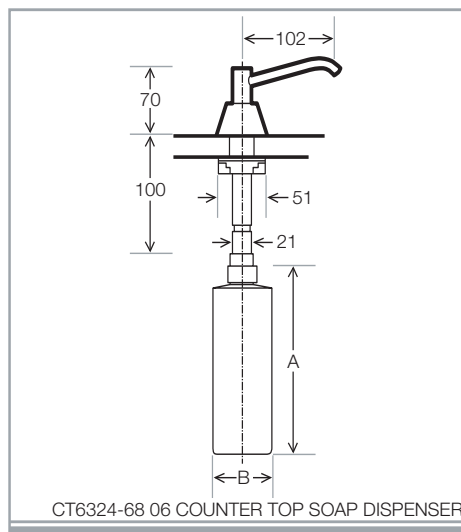

---

**COUNTER TOP SOAP DISPENSER**

---

**SIZE 70 HIGH X 102 REACH**

- DIMENSIONS ARE IN MILLIMETERS

**Simply Washrooms**

Unit 1, Greengate  
Middleton Junction  
Manchester  
M24 1RU

**T:** 0161 643 8484