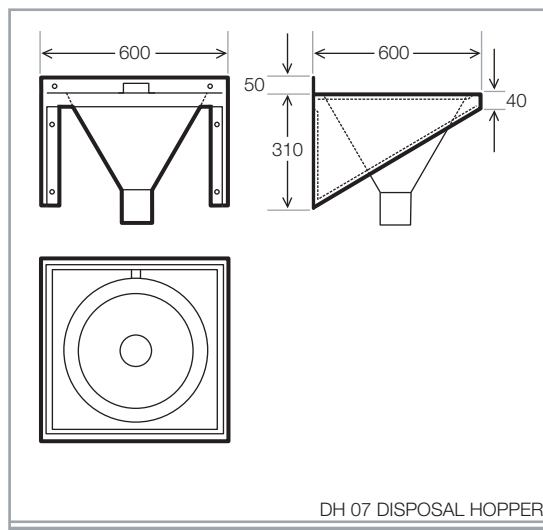

DISPOSAL HOPPER

**SIZE 600 X 600 COMPLETE WITH FRONT SUPPORT LEGS
AND HINGED GRATING**

- DIMENSIONS ARE IN MILLIMETERS

Simply Washrooms

Unit 1, Greengate
Middleton Junction
Manchester
M24 1RU

T: 0161 643 8484