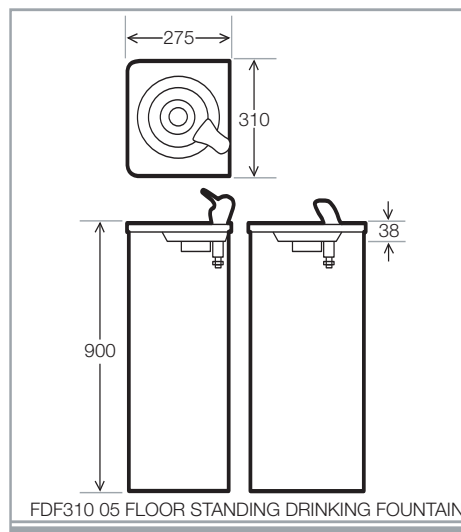

FLOOR STANDING DRINKING FOUNTAIN

SIZE 310 X 275 X 900 HIGH

- Complete with waste fitting and push button water bubbler

- TAPS NOT INCLUDED UNLESS OTHERWISE STATED
- DIMENSIONS ARE IN MILLIMETERS

Simply Washrooms