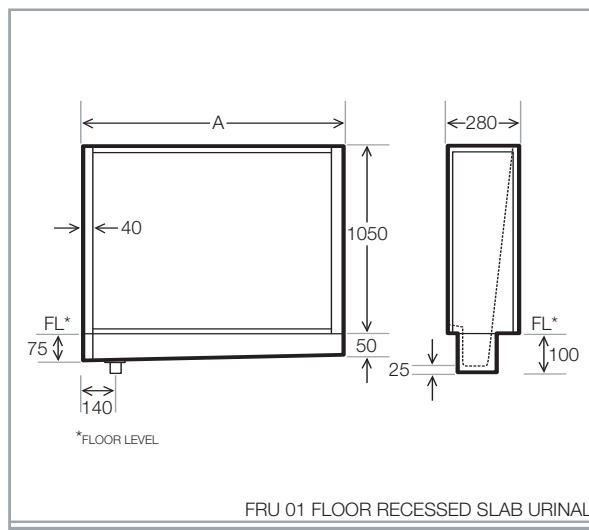

FLOOR RECESSED SLAB URINAL

SIZES FROM 600 TO 4200 TO ORDER

- DIMENSIONS ARE IN MILLIMETERS
- NON STANDARD SIZES AVAILABLE ON REQUEST
- ALL URINALS COME COMPLETE WITH PLASTIC CISTERN
STAINLESS STEEL DOWN PIPE, SPARGE PIPE, CLIPS AND
WASTE FITTING