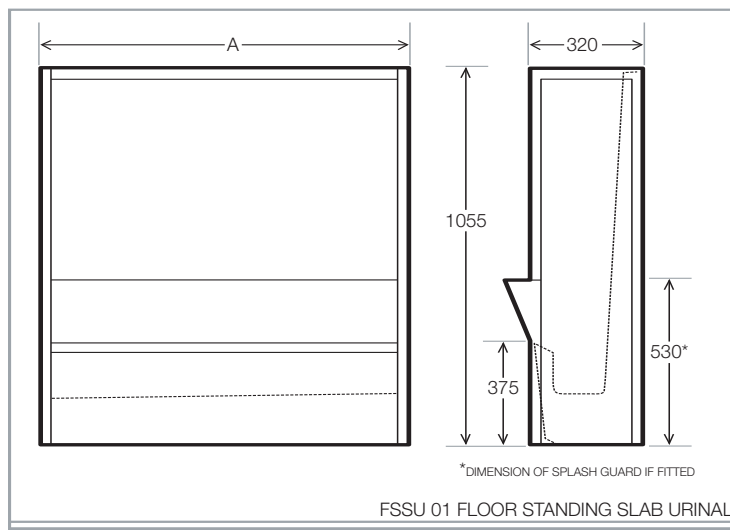

---

**FLOOR STANDING SLAB URINAL**

---

**SIZES FROM 600 TO 4200 TO ORDER**

- DIMENSIONS ARE IN MILLIMETERS
- NON STANDARD SIZES AVAILABLE ON REQUEST
- ALL URINALS COME COMPLETE WITH PLASTIC CISTERN  
STAINLESS STEEL DOWN PIPE, SPARGE PIPE, CLIPS AND  
WASTE FITTING