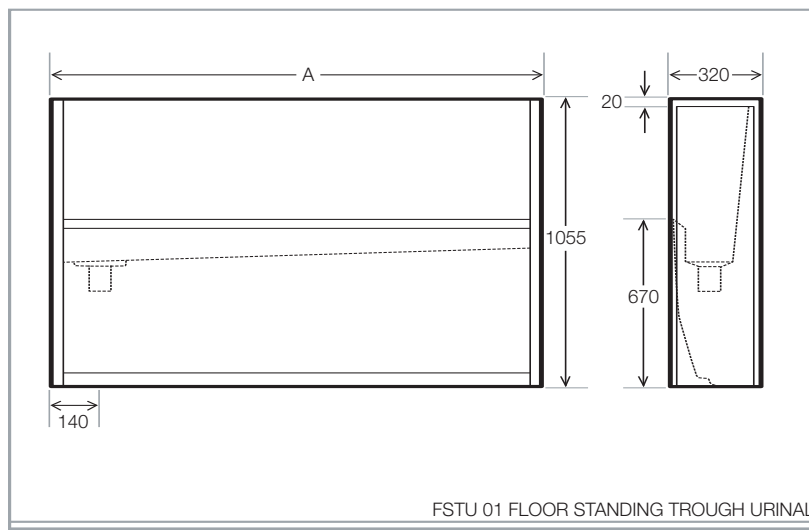

FLOOR STANDING TROUGH URINAL

SIZES FROM 600 TO 4200 TO ORDER

- DIMENSIONS ARE IN MILLIMETERS
- NON STANDARD SIZES AVAILABLE ON REQUEST
- ALL URINALS COME COMPLETE WITH PLASTIC CISTERN
STAINLESS STEEL DOWN PIPE, SPARGE PIPE, CLIPS AND
WASTE FITTING