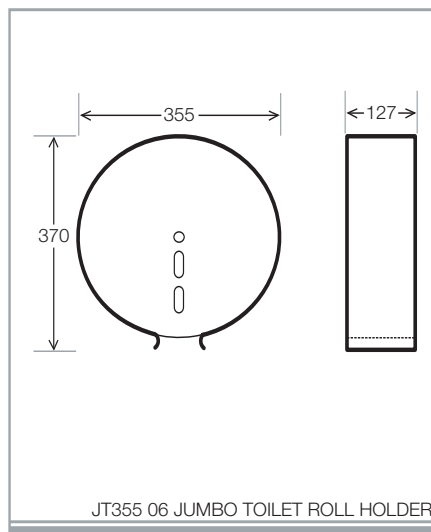

JUMBO TOILET ROLL HOLDER

SIZE 355 O/D

- DIMENSIONS ARE IN MILLIMETERS

Simply Washrooms

Unit 1, Greengate
Middleton Junction
Manchester
M24 1RU

T: 0161 643 8484

F: 0161 643 8488

www.simplywashrooms.co.uk