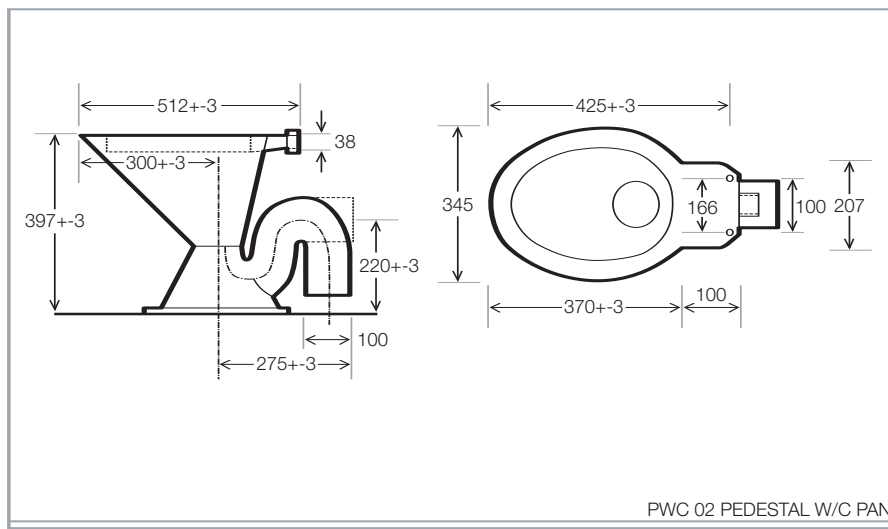

PEDESTAL W/C PAN

AVAILABLE WITH P OR S TRAP OUTLETS AVAILABLE IN BRIGHT POLISHED FINISH ONLY

- DIMENSIONS ARE IN MILLIMETERS

Simply Washrooms

Unit 1, Greengate
Middleton Junction
Manchester
M24 1RU

T: 0161 643 8484