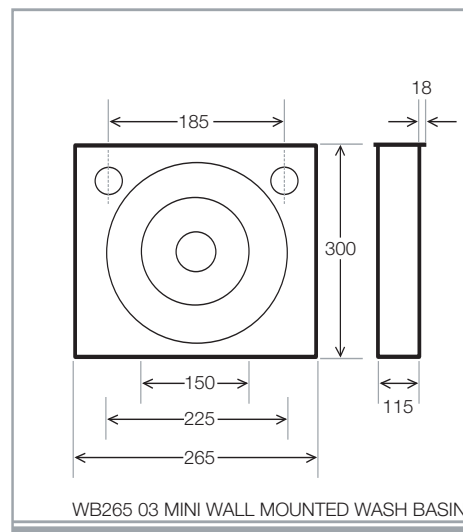

MINI WALL MOUNTED WASH BASIN

SIZE 265 X 300

- Complete with waste fitting

- TAPS NOT INCLUDED UNLESS OTHERWISE STATED
- DIMENSIONS ARE IN MILLIMETERS

Simply Washrooms

Unit 1, Greengate
Middleton Junction
Manchester
M24 1RU

MINI WALL MOUNTED WASH BASIN

SIZE 340 X 350

- Complete with waste fitting

- TAPS NOT INCLUDED UNLESS OTHERWISE STATED
- DIMENSIONS ARE IN MILLIMETERS

Simply Washrooms

Unit 1, Greengate
Middleton Junction
Manchester
M24 1RU