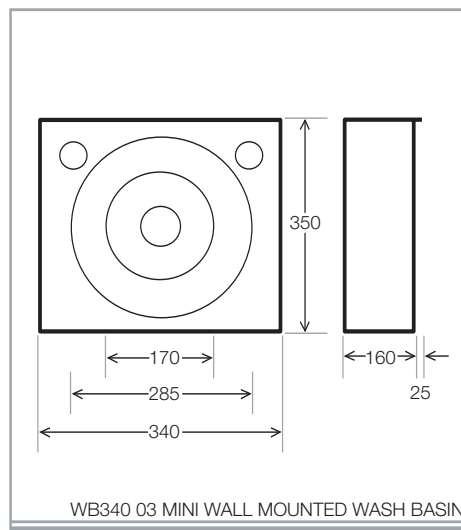

MINI WALL MOUNTED WASH BASIN

SIZE 265 X 300

- Complete with waste fitting

- TAPS NOT INCLUDED UNLESS OTHERWISE STATED
- DIMENSIONS ARE IN MILLIMETERS

Simply Washrooms

Unit 1, Greengate
Middleton Junction
Manchester
M24 1RU

MINI WALL MOUNTED WASH BASIN

SIZE 340 X 350

- Complete with waste fitting

- TAPS NOT INCLUDED UNLESS OTHERWISE STATED
- DIMENSIONS ARE IN MILLIMETERS

Simply Washrooms

Unit 1, Greengate
Middleton Junction
Manchester
M24 1RU