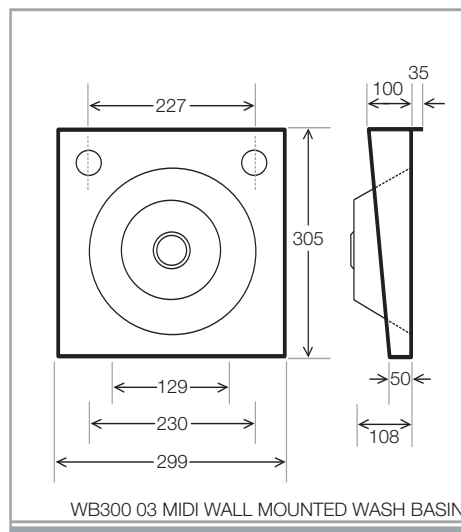

MIDI WALL MOUNTED WASH BASIN

SIZE 300 X 300

- Complete with waste fitting

- TAPS NOT INCLUDED UNLESS OTHERWISE STATED
- DIMENSIONS ARE IN MILLIMETERS

Simply Washrooms

Unit 1, Greengate
Middleton Junction
Manchester
M24 1RU

MIDI WALL MOUNTED WASH BASIN

SIZE TWO 385 X 385

- Complete with waste fitting

- TAPS NOT INCLUDED UNLESS OTHERWISE STATED
- DIMENSIONS ARE IN MILLIMETERS

Simply Washrooms

Unit 1, Greengate
Middleton Junction
Manchester
M24 1RU