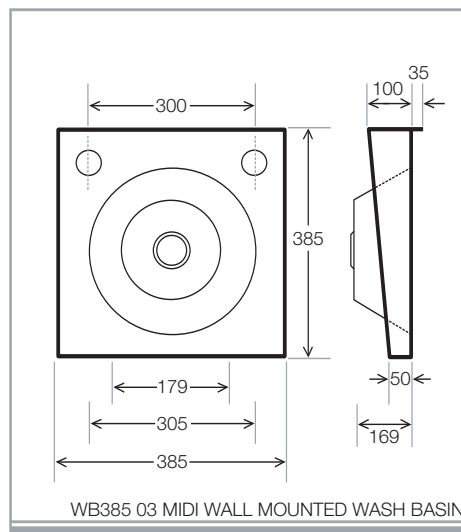

MIDI WALL MOUNTED WASH BASIN

SIZE 300 X 300

- Complete with waste fitting

- TAPS NOT INCLUDED UNLESS OTHERWISE STATED
- DIMENSIONS ARE IN MILLIMETERS

Simply Washrooms

Unit 1, Greengate
Middleton Junction
Manchester
M24 1RU

MIDI WALL MOUNTED WASH BASIN

SIZE TWO 385 X 385

- Complete with waste fitting

- TAPS NOT INCLUDED UNLESS OTHERWISE STATED
- DIMENSIONS ARE IN MILLIMETERS

Simply Washrooms

Unit 1, Greengate
Middleton Junction
Manchester
M24 1RU