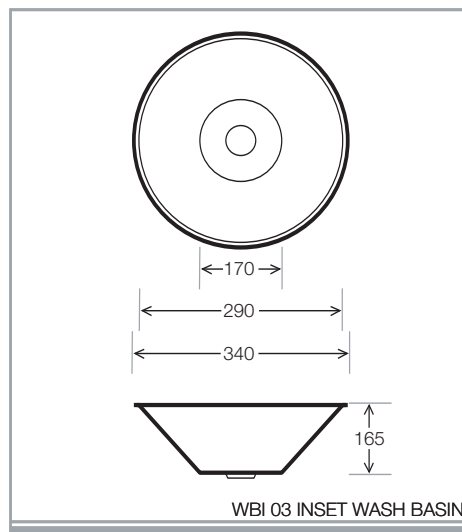

INSET WASH BASIN

SIZE 340 O/D WITHOUT TAP HOLES

- Complete with waste fitting

- TAPS NOT INCLUDED UNLESS OTHERWISE STATED
- DIMENSIONS ARE IN MILLIMETERS

Simply Washrooms

Unit 1, Greengate
Middleton Junction
Manchester
M24 1RU