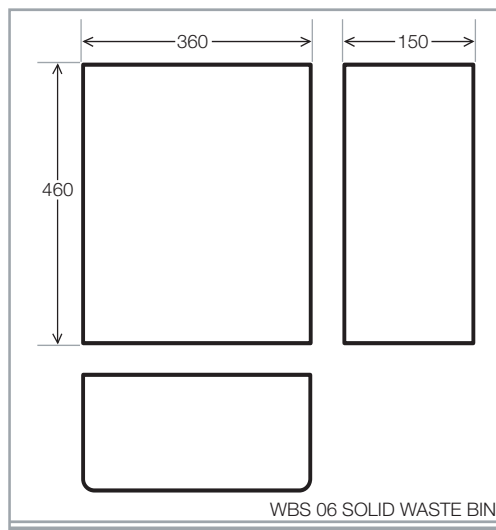

SOLID WASTE BIN

SIZE 355 WIDE X 150 DEEP X 460 HIGH

- DIMENSIONS ARE IN MILLIMETERS

Simply Washrooms

Unit 1, Greengate
Middleton Junction
Manchester
M24 1RU

T: 0161 643 8484

F: 0161 643 8488

www.simplywashrooms.co.uk