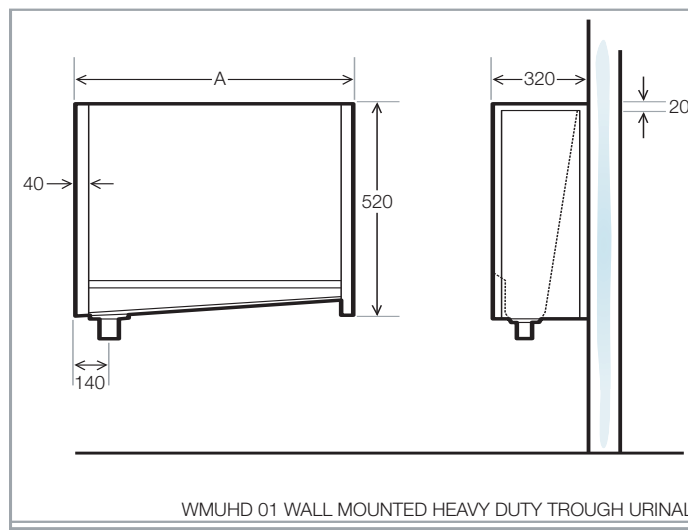

WALL MOUNTED HEAVY DUTY TROUGH URINAL

SIZES FROM 600 TO 4200 TO ORDER

- DIMENSIONS ARE IN MILLIMETERS
- NON STANDARD SIZES AVAILABLE ON REQUEST
- ALL URINALS COME COMPLETE WITH PLASTIC CISTERN
STAINLESS STEEL DOWN PIPE, SPARGE PIPE, CLIPS AND
WASTE FITTING