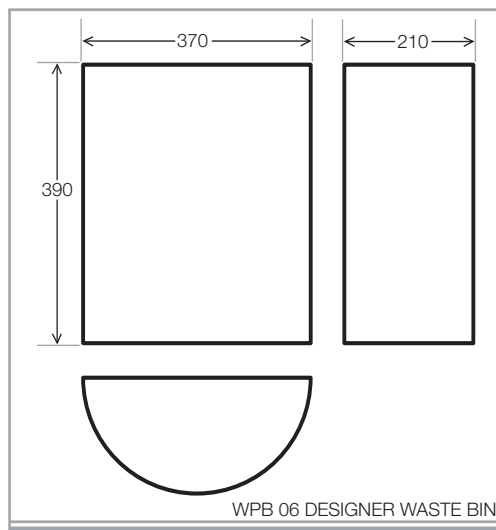

DESIGNER WASTE BIN

SIZE 420 WIDE X 210 DEEP X 380 HIGH

- DIMENSIONS ARE IN MILLIMETERS

Simply Washrooms

Unit 1, Greengate
Middleton Junction
Manchester
M24 1RU

T: 0161 643 8484

F: 0161 643 8488

www.simplywashrooms.co.uk