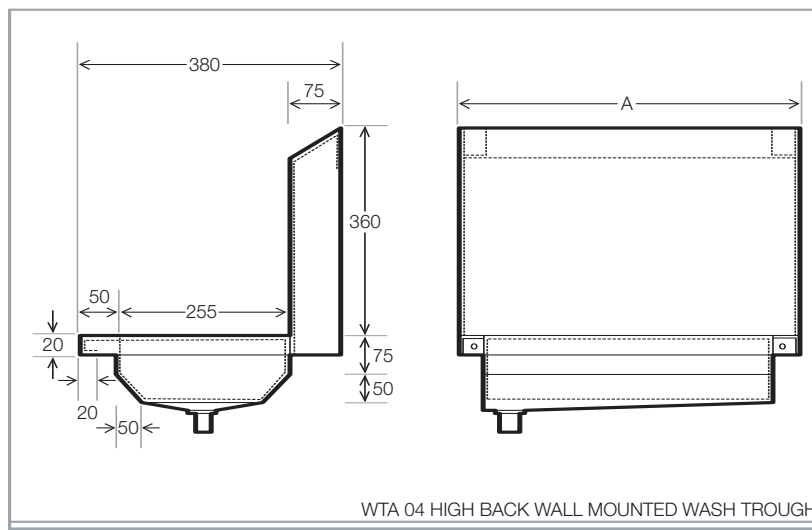

**HIGH BACK WALL MOUNTED WASH TROUGH**

**STANDARD SIZES** 600, 1100, 1600, 2100, 2600 ALL TO ORDER

- TAPS NOT INCLUDED UNLESS OTHERWISE STATED
- DIMENSIONS ARE IN MILLIMETERS

**Simply Washrooms**

Unit 1, Greengate  
Middleton Junction  
Manchester  
M24 1RU