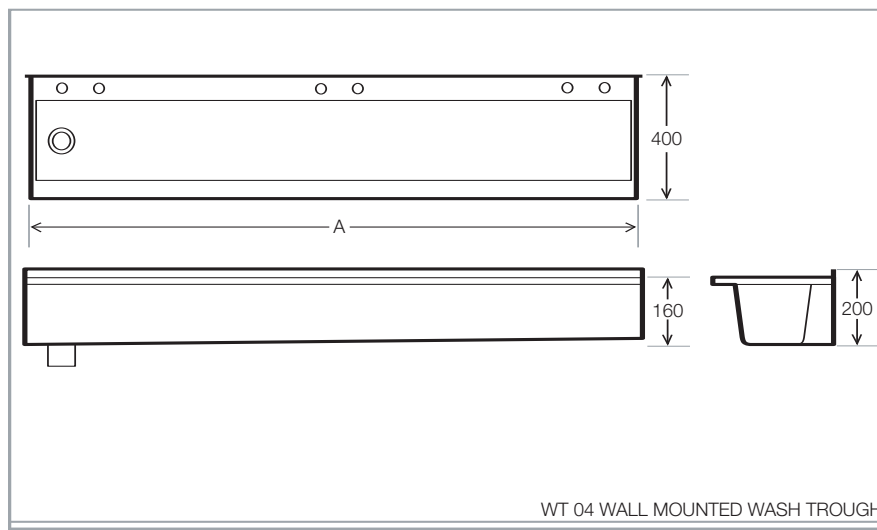

WALL MOUNTED WASH TROUGH

STANDARD SIZES AVAILABLE 600, 1200, 1500, 1800,
2100, 2400, 3000

- TAPS NOT INCLUDED UNLESS OTHERWISE STATED
- DIMENSIONS ARE IN MILLIMETERS

Simply Washrooms

Unit 1, Greengate
Middleton Junction
Manchester
M24 1RU