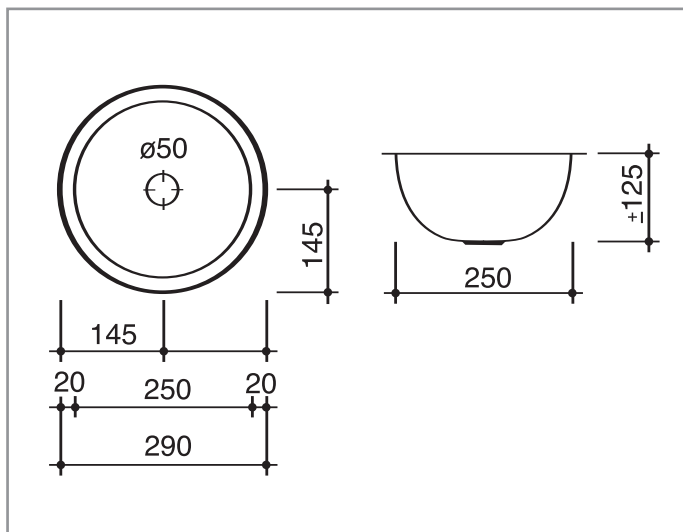

**INSET BASIN (FLAT FLANGE)**

SIZE 290 O/D

- COMPLETE WITH WASTE FITTING
- TAPS NOT INCLUDED
- DIMENSIONS SHOWN IN MILLIMETRES

**Simply Washrooms**  
Unit 1, Greengate  
Middleton Junction  
Manchester  
M24 1RU