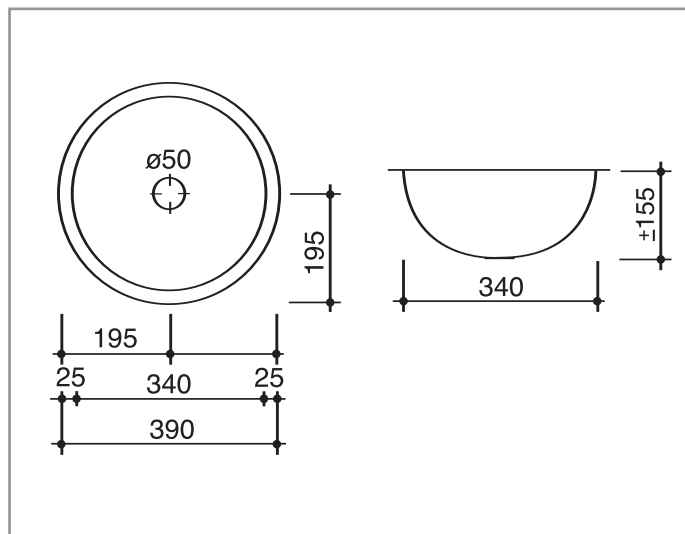

INSET BASIN

SIZE 390 O/D

- COMPLETE WITH WASTE FITTING
- TAPS NOT INCLUDED
- DIMENSIONS SHOWN IN MILLIMETRES

Simply Washrooms
Unit 1, Greengate
Middleton Junction
Manchester
M24 1RU

T: 0161 643 8484
F: 0161 643 8488
www.simplywashrooms.co.uk
Email: sales@simplywashrooms.co.uk