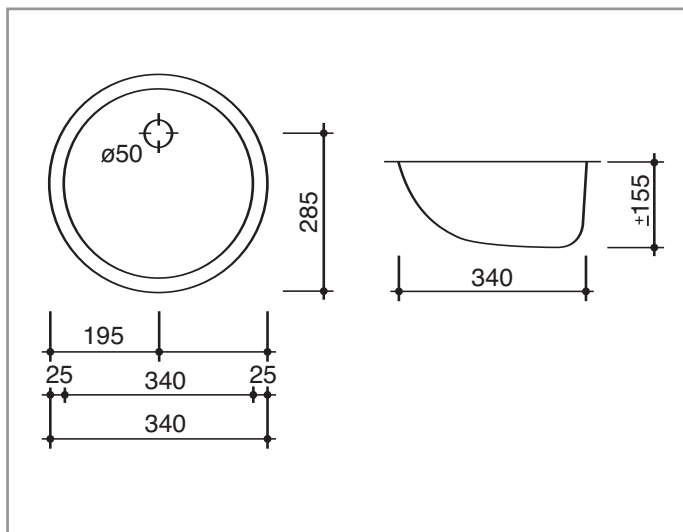

INSET BASIN

SIZE 340 O/D

- COMPLETE WITH WASTE FITTING
- TAPS NOT INCLUDED
- DIMENSIONS SHOWN IN MILLIMETRES

Simply Washrooms
Unit 1, Greengate
Middleton Junction
Manchester
M24 1RU

T: 0161 643 8484
F: 0161 643 8488
www.simplywashrooms.co.uk
Email: sales@simplywashrooms.co.uk