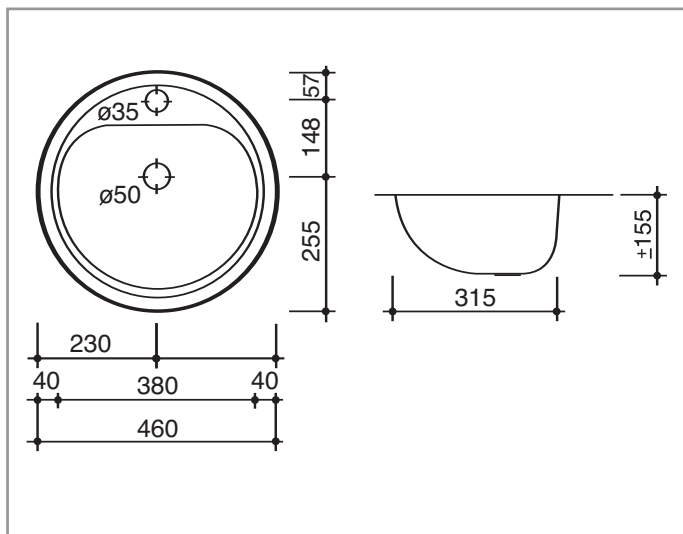

---

**INSET BASIN**

---

SIZE 460 O/D

- COMPLETE WITH WASTE FITTING
- TAPS NOT INCLUDED
- DIMENSIONS SHOWN IN MILLIMETRES

**Simply Washrooms**  
Unit 1, Greengate  
Middleton Junction  
Manchester  
M24 1RU