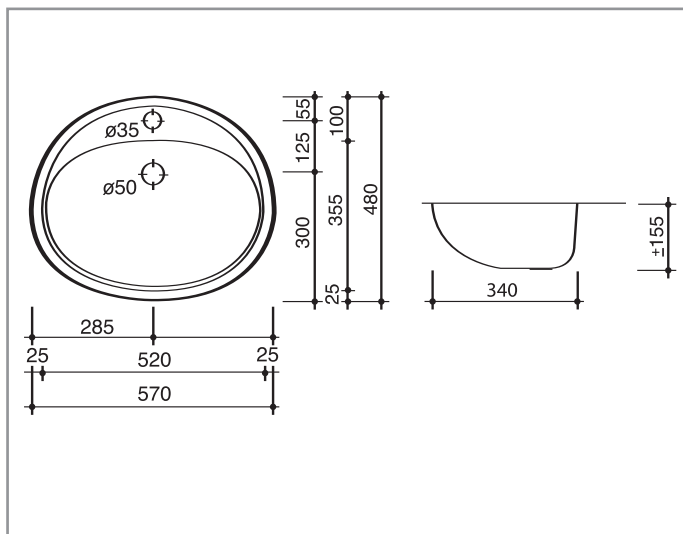

INSET BASIN

SIZE 570 X 480

- COMPLETE WITH WASTE FITTING
- TAPS NOT INCLUDED
- DIMENSIONS SHOWN IN MILLIMETRES

Simply Washrooms
Unit 1, Greengate
Middleton Junction
Manchester
M24 1RU

T: 0161 643 8484
F: 0161 643 8488
www.simplywashrooms.co.uk
Email: sales@simplywashrooms.co.uk